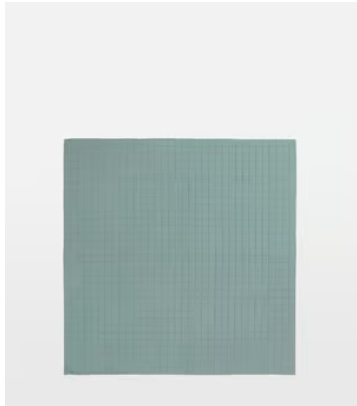

## Lynsey Bedspread, Sage, 230 x 230cm

~~£250~~ £125 Regular price

~~£213~~ £100 Member price

The Lynsey bedspread reflects the cosy textiles seen in the bedrooms at Babington House. The piece has a soft, slubby finish and is quilted in a matelasse style with a plain cotton reverse and cotton wadding. Pair with our breathable and durable Luna bedding range for a great night's sleep.