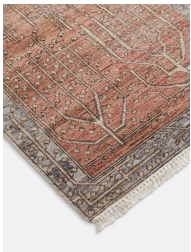

SOHO HOME

Jaipur Runner, Rust, 90 X 350cm

£1,395 Regular

£1,116 Membership

Product details

Inspired by classic Persian rugs, our Jaipur runner is hand-knotted in India from 100% wool. Intricate leaves and line-drawn motifs are layered onto a rust base with a border in tonal blue and pink. The runner has a worn, vintage-style finish to create a lived-in feel, reminiscent of the styles seen throughout Soho House Mumbai.

Dimensions

Product dimensions: H350 x W90 x D3cm / H11'5" x W2'11" x D1"

Product weight: 30kg / 66.1lbs

Packaged or boxed dimensions: H90 x W24 x D24cm / H35.4 x W9.4 x D9.4"

Packaged or boxed weight: 30kg / 66.1lbs

Details

Rug style: Classic

Technique: Hand Knotted