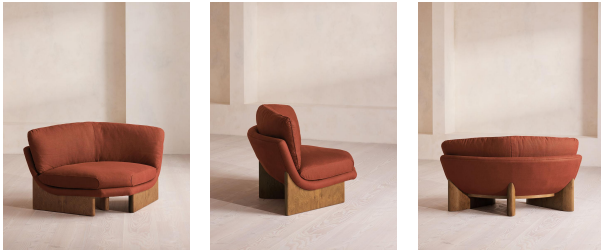

Tellis Corner Chair, Linen, Sienna, Uk

£1,995

Regular

£1,696

Membership

Available in

- | | |
|---|---|
|  Linen Bisque |  Linen Sage |
|  Linen Wheat |  Linen Ochre |
|  Linen Sienna |  Linen Mushroom |
|  Linen Prussian Blue |  Linen Indigo |
|  Linen Olive |  Velvet Rust |
|  Velvet Lichen |  Velvet Camel |
|  Velvet Royal Blue |  Velvet Porcelain |
|  Velvet Mustard |  Velvet Olive |
|  Velvet Taupe |  Velvet Antique Rose |
|  Velvet Grey Blue | |

Product details

An oak burl base holds comfortable, oversized foam and feather-filled cushions wrapped in linen upholstery for a relaxed silhouette.

Inspired by the social spaces of Soho House Portland, the Tellis armchair has a relaxed silhouette thanks to its oversized foam and feather-filled cushions. Fully upholstered in linen that comes in our range of bespoke colorways, it can be styled as a standalone armchair, or pieced together with the corner module to create a larger seating area.

Dimensions

Product dimensions: H79 x W156 x D99cm / H31 x W36 x D39"

Product weight: 36kg / 79.4lbs