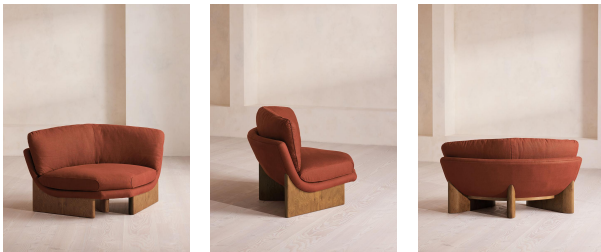

Tellis Corner Chair, Linen, Sienna, Uk

£1,995

Regular

£1,696

Membership

Available in

- | | | | |
|---|----------------|---|------------------|
|  | Linen Mushroom |  | Linen Sage |
|  | Linen Indigo |  | Linen Bisque |
|  | Linen Wheat |  | Linen Ochre |
|  | Linen Olive |  | Linen Sienna |
|  | Velvet Rust |  | Velvet Lichen |
|  | Velvet Camel |  | Velvet Porcelain |
|  | Velvet Mustard |  | Velvet Olive |
|  | Velvet Taupe | | |

Product details

An oak burl base holds comfortable, oversized foam and feather-filled cushions wrapped in linen upholstery for a relaxed silhouette.

Inspired by the social spaces of Soho House Portland, the Tellis armchair has a relaxed silhouette thanks to its oversized foam and feather-filled cushions. Fully upholstered in linen that comes in our range of bespoke colorways, it can be styled as a standalone armchair, or pieced together with the corner module to create a larger seating area.

Dimensions

Product dimensions: H79 x W156 x D99cm / H31 x W36 x D39"

Product weight: 36kg / 79.4lbs