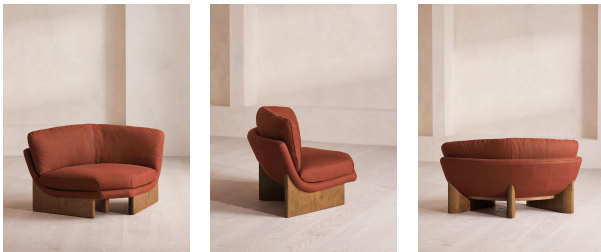

Tellis Corner Chair, Linen, Sienna, Uk

£1,995 Regular

£1,696 Membership

Available in

- | | |
|---|---|
|  Linen Bisque |  Linen Sage |
|  Linen Wheat |  Linen Ochre |
|  Linen Sienna |  Linen Mushroom |
|  Linen Prussian Blue |  Linen Indigo |
|  Linen Olive |  Velvet Rust |
|  Velvet Lichen |  Velvet Camel |
|  Velvet Royal Blue |  Velvet Porcelain |
|  Velvet Mustard |  Velvet Olive |
|  Velvet Taupe |  Velvet Antique Rose |
|  Velvet Grey Blue | |

Product details

An oak burl base holds comfortable, oversized foam and feather-filled cushions wrapped in linen upholstery for a relaxed silhouette.

Inspired by the social spaces of Soho House Portland, the Tellis armchair has a relaxed silhouette thanks to its oversized foam and feather-filled cushions. Fully upholstered in linen that comes in our range of bespoke colorways, it can be styled as a standalone armchair, or pieced together with the corner module to create a larger seating area.

Dimensions

Product dimensions: H79 x W156 x D99cm / H31 x W36 x D39"

Product weight: 36kg / 79.4lbs