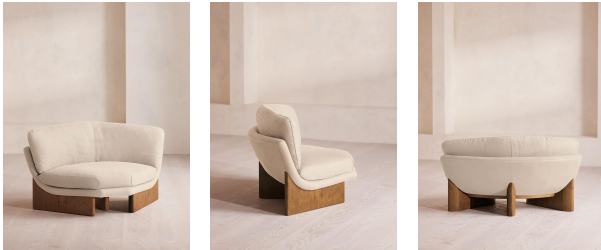

Tellis Corner Chair, Linen, Bisque, Uk

£1,995

Regular

£1,696

Membership

Available in

- | | |
|---|---|
|  Linen Bisque |  Linen Sage |
|  Linen Wheat |  Linen Ochre |
|  Linen Sienna |  Linen Mushroom |
|  Linen Prussian Blue |  Linen Indigo |
|  Linen Olive |  Velvet Rust |
|  Velvet Lichen |  Velvet Camel |
|  Velvet Royal Blue |  Velvet Porcelain |
|  Velvet Mustard |  Velvet Olive |
|  Velvet Taupe |  Velvet Antique Rose |
|  Velvet Grey Blue | |

Product details

An oak burl base holds comfortable, oversized foam and feather-filled cushions wrapped in linen upholstery for a relaxed silhouette.

Inspired by the social spaces of Soho House Portland, the Tellis armchair has a relaxed silhouette thanks to its oversized foam and feather-filled cushions. Fully upholstered in linen that comes in our range of bespoke colorways, it can be styled as a standalone armchair, or pieced together with the corner module to create a larger seating area.

Dimensions

Product dimensions: H79 x W156 x D99cm / H31 x W36 x D39"

Product weight: 36kg / 79.4lbs