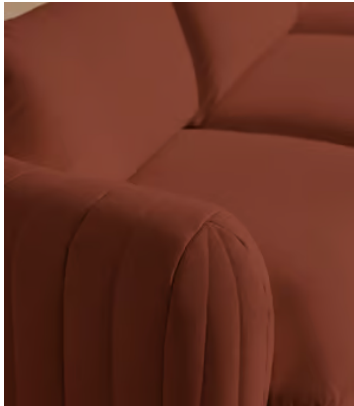

## Vivienne Deeper Sit Modular Sofa, Four Seater, Linen, Sienna

£4,885 Regular price

£4,152 Member price

A House favourite, now with a deeper sit, this linen-wrapped modular sofa is designed to adapt to your space.

A member favourite, the Vivienne sofa is heavily inspired by London's White City House. Characterised by a low, wraparound silhouette built for comfort and a new deeper sit, this modular design is made to work with your room, piecing together with other sections to create the sofa of your choice.