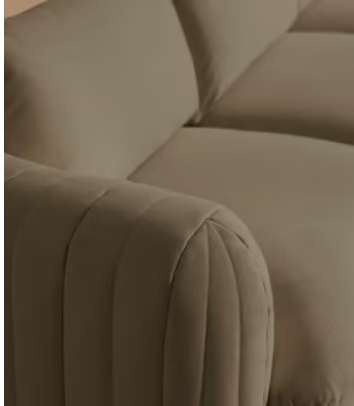

SOHO HOME

Vivienne Deeper Sit Modular Sofa, Four Seater, Linen, Sage

£4,885 Regular price

£4,152 Member price

A House favourite, now with a deeper sit, this linen-wrapped modular sofa is designed to adapt to your space.

A member favourite, the Vivienne sofa is heavily inspired by London's White City House. Characterised by a low, wraparound silhouette built for comfort and a new deeper sit, this modular design is made to work with your room, piecing together with other sections to create the sofa of your choice.