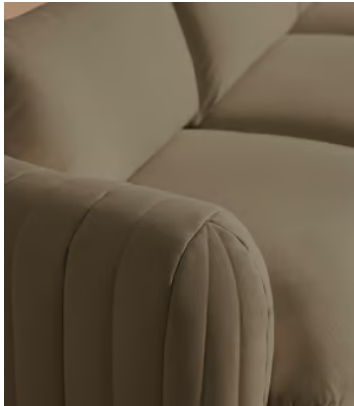

## Vivienne Deeper Sit Modular Sofa, Four Seater, Linen, Sage

£4,885 Regular price

£4,152 Member price

A House favourite, now with a deeper sit, this linen-wrapped modular sofa is designed to adapt to your space.

A member favourite, the Vivienne sofa is heavily inspired by London's White City House. Characterised by a low, wraparound silhouette built for comfort and a new deeper sit, this modular design is made to work with your room, piecing together with other sections to create the sofa of your choice.