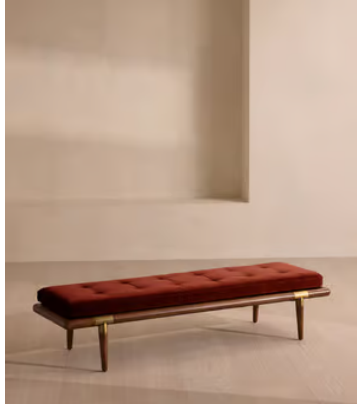

SOHO HOME

Theodore Bench, Rust Velvet

£995 Regular price

£846 Member price

A blind-tufted, feather-wrapped seat cushion is upholstered in velvet to create a wide silhouette made for relaxing.

Taking cues from Soho House 40 Greek Street with the brass detailing at the bottom of its birch and oakwood legs, this bench is designed to pair with the Theodore armchair or mix and match across the rest of our collection. Its blind-tufted, feather-wrapped seat cushion is upholstered in velvet and co-ordinates with a bolster cushion secured by a single strap.

Dimensions

Dimensions: H38 x W170 x D50cm / H15 x W67 x D20"

Weight: 19kg / 41.9lbs

Available in 5 leathers

Black

Chestnut

Moss

Honey