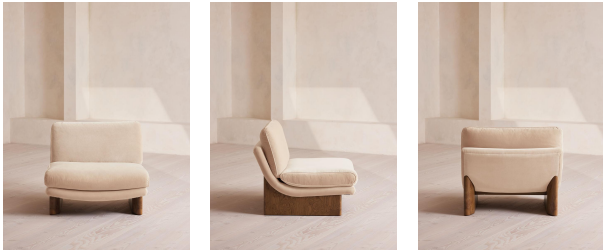

### Dimensions

Product dimensions: H79 x W92 x D97cm / H31 x W36 x D38"

Product weight: 36kg / 79.4lbs

SOHO HOME