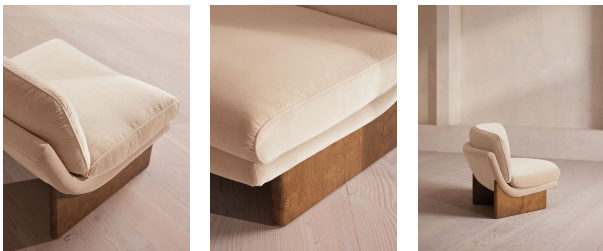

### Dimensions

Product dimensions: H79 x W92 x D97cm / H31 x W36 x D38"

Product weight: 36kg / 79.4lbs

SOHO HOME