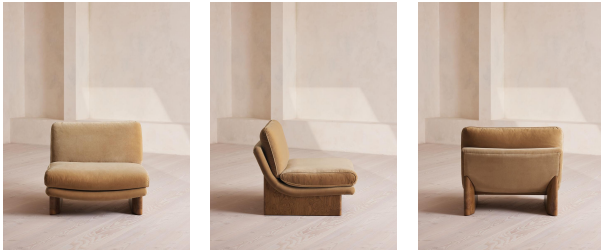

### Dimensions

Product dimensions: H79 x W92 x D97cm / H31 x W36 x D38"

Product weight: 36kg / 79.4lbs