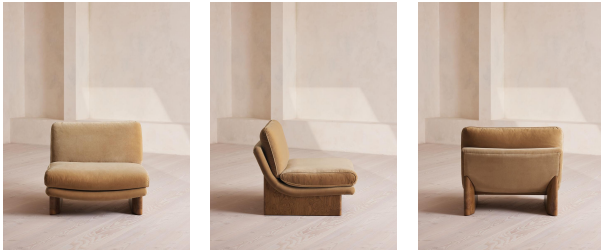

SOHO HOME

Tellis Chair Module, Velvet, Camel

£1,695

Regular

£1,441

Membership

Available in

- | | | | |
|---|------------------|---|---------------|
|  | Linen Bisque |  | Linen Indigo |
|  | Linen Mushroom |  | Linen Ochre |
|  | Linen Olive |  | Linen Sage |
|  | Linen Sienna |  | Linen Wheat |
|  | Velvet Camel |  | Velvet Lichen |
|  | Velvet Mustard |  | Velvet Olive |
|  | Velvet Porcelain |  | Velvet Rust |
|  | Velvet Taupe | | |

Dimensions

Product dimensions: H79 x W92 x D97cm / H31 x W36 x D38"

Product weight: 36kg / 79.4lbs

Tellis Corner Module, Velvet, Camel

£1,895

Regular

£1,611

Membership

Dimensions

Product dimensions: H79 x W156 x D99cm / H31 x W36 x D39"

Product weight: 36kg / 79.4lbs