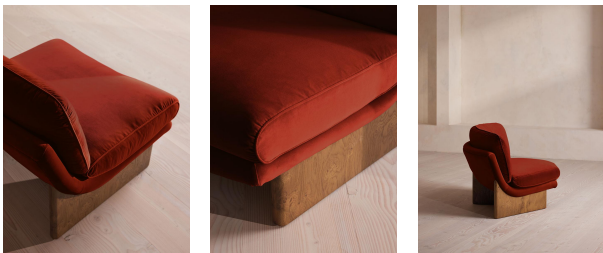

Tellis Chair Module, Velvet, Rust

£1,695

Regular

£1,441

Membership

Available in

- | | | | |
|--|---------------------|--|-------------------|
| | Linen Antique Rose | | Linen Bisque |
| | Linen Indigo | | Linen Mushroom |
| | Linen Ochre | | Linen Olive |
| | Linen Prussian Blue | | Linen Sage |
| | Linen Sienna | | Linen Wheat |
| | Velvet Antique Rose | | Velvet Camel |
| | Velvet Grey Blue | | Velvet Lichen |
| | Velvet Mustard | | Velvet Olive |
| | Velvet Porcelain | | Velvet Royal Blue |
| | Velvet Rust | | Velvet Taupe |

Dimensions

Product dimensions: H79 x W92 x D97cm / H31 x W36 x D38"

Product weight: 36kg / 79.4lbs

Tellis Corner Module, Velvet, Rust

£1,895 Regular

£1,611 Membership

Available in

- | | | | |
|--|---------------------|--|-------------------|
| | Linen Antique Rose | | Linen Bisque |
| | Linen Indigo | | Linen Mushroom |
| | Linen Ochre | | Linen Olive |
| | Linen Prussian Blue | | Linen Sage |
| | Linen Sienna | | Linen Wheat |
| | Velvet Antique Rose | | Velvet Camel |
| | Velvet Grey Blue | | Velvet Lichen |
| | Velvet Mustard | | Velvet Olive |
| | Velvet Porcelain | | Velvet Royal Blue |
| | Velvet Rust | | Velvet Taupe |

Dimensions

Product dimensions: H79 x W156 x D99cm / H31 x W36 x D39"

Product weight: 36kg / 79.4lbs