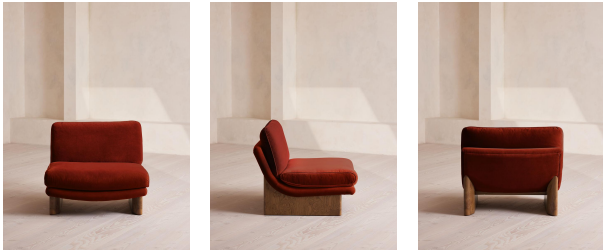

SOHO HOME

Tellis Chair Module, Velvet, Rust

£1,695

Regular

£1,441

Membership

Available in

	Linen Bisque		Linen Indigo
	Linen Mushroom		Linen Ochre
	Linen Olive		Linen Sage
	Linen Sienna		Linen Wheat
	Velvet Camel		Velvet Lichen
	Velvet Mustard		Velvet Olive
	Velvet Porcelain		Velvet Rust
	Velvet Taupe		

Dimensions

Product dimensions: H79 x W92 x D97cm / H31 x W36 x D38"

Product weight: 36kg / 79.4lbs

Tellis Corner Module, Velvet, Rust

£1,895

Regular

£1,611

Membership