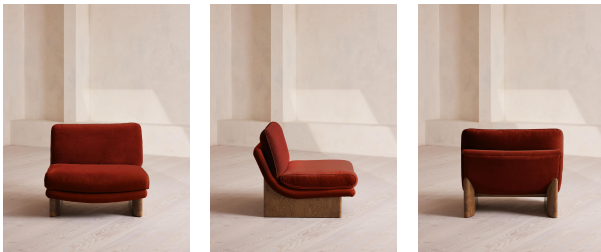

Tellis Chair Module, Velvet, Rust

£1,695

Regular

£1,441

Membership

Available in

- | | | | |
|--|---------------------|--|-------------------|
| | Linen Antique Rose | | Linen Bisque |
| | Linen Indigo | | Linen Mushroom |
| | Linen Ochre | | Linen Olive |
| | Linen Prussian Blue | | Linen Sage |
| | Linen Sienna | | Linen Wheat |
| | Velvet Antique Rose | | Velvet Camel |
| | Velvet Grey Blue | | Velvet Lichen |
| | Velvet Mustard | | Velvet Olive |
| | Velvet Porcelain | | Velvet Royal Blue |
| | Velvet Rust | | Velvet Taupe |

Dimensions

Product dimensions: H79 x W92 x D97cm / H31 x W36 x D38"

Product weight: 36kg / 79.4lbs

Tellis Corner Module, Velvet, Rust

£1,895 Regular

£1,611 Membership

Available in

- | | | | |
|--|---------------------|--|-------------------|
| | Linen Antique Rose | | Linen Bisque |
| | Linen Indigo | | Linen Mushroom |
| | Linen Ochre | | Linen Olive |
| | Linen Prussian Blue | | Linen Sage |
| | Linen Sienna | | Linen Wheat |
| | Velvet Antique Rose | | Velvet Camel |
| | Velvet Grey Blue | | Velvet Lichen |
| | Velvet Mustard | | Velvet Olive |
| | Velvet Porcelain | | Velvet Royal Blue |
| | Velvet Rust | | Velvet Taupe |