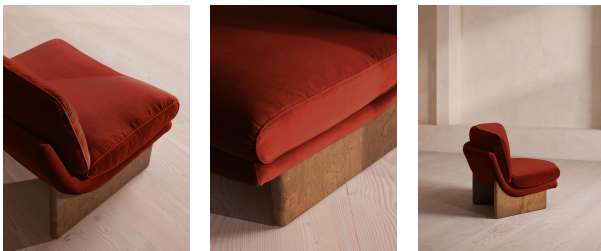

Tellis Chair Module, Velvet, Rust

£1,695

Regular

£1,441

Membership

Available in

- | | | | |
|--|---------------------|--|-------------------|
| | Linen Antique Rose | | Linen Bisque |
| | Linen Indigo | | Linen Mushroom |
| | Linen Ochre | | Linen Olive |
| | Linen Prussian Blue | | Linen Sage |
| | Linen Sienna | | Linen Wheat |
| | Velvet Antique Rose | | Velvet Camel |
| | Velvet Grey Blue | | Velvet Lichen |
| | Velvet Mustard | | Velvet Olive |
| | Velvet Porcelain | | Velvet Royal Blue |
| | Velvet Rust | | Velvet Taupe |

Dimensions

Product dimensions: H79 x W92 x D97cm / H31 x W36 x D38"

Product weight: 36kg / 79.4lbs

Tellis Corner Module, Velvet, Rust

£1,895 Regular

£1,611 Membership

Available in

- | | | | |
|--|---------------------|--|-------------------|
| | Linen Antique Rose | | Linen Bisque |
| | Linen Indigo | | Linen Mushroom |
| | Linen Ochre | | Linen Olive |
| | Linen Prussian Blue | | Linen Sage |
| | Linen Sienna | | Linen Wheat |
| | Velvet Antique Rose | | Velvet Camel |
| | Velvet Grey Blue | | Velvet Lichen |
| | Velvet Mustard | | Velvet Olive |
| | Velvet Porcelain | | Velvet Royal Blue |
| | Velvet Rust | | Velvet Taupe |