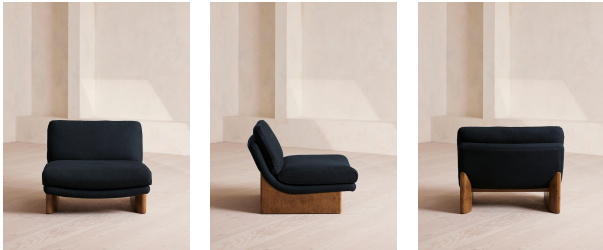

Tellis Chair Module, Linen, Indigo

£1,795

Regular

£1,526

Membership

Available in

- | | | | |
|---|------------------|---|---------------|
|  | Linen Bisque |  | Linen Indigo |
|  | Linen Mushroom |  | Linen Ochre |
|  | Linen Olive |  | Linen Sage |
|  | Linen Sienna |  | Linen Wheat |
|  | Velvet Camel |  | Velvet Lichen |
|  | Velvet Mustard |  | Velvet Olive |
|  | Velvet Porcelain |  | Velvet Rust |
|  | Velvet Taupe | | |

Dimensions

Product dimensions: H79 x W92 x D97cm / H31 x W36 x D38"

Product weight: 36kg / 79.4lbs

Tellis Corner Module, Linen, Indigo

£1,995

Regular

£1,696

Membership

Dimensions

Product dimensions: H79 x W156 x D99cm / H31 x W36 x D39"

Product weight: 36kg / 79.4lbs