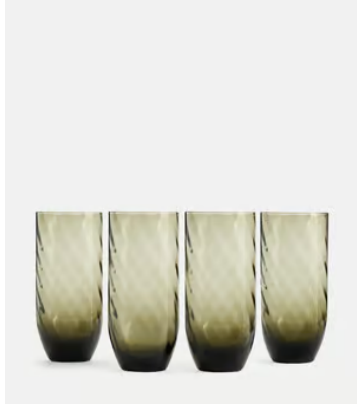

SOHO HOME

Rosendale Highball, Smoke, Set of Four

~~£56~~ £25 Regular price

~~£48~~ £20 Member price

Designed for DUMBO House and named after the Brooklyn Bridge towers, our Rosendale range is made from smoke coloured glass with a spiral pattern. Each glass is hand blown, which means it has unique variations in colour and form.

Please note, our glassware sets are not housed in gift boxes and come individually wrapped in recyclable brown packaging.

Available in 2 colours

Grey

Amethyst

Dimensions

Product dimensions: H15.3 x W6.9 x D7cm / H6 x W2.7 x D2.8"