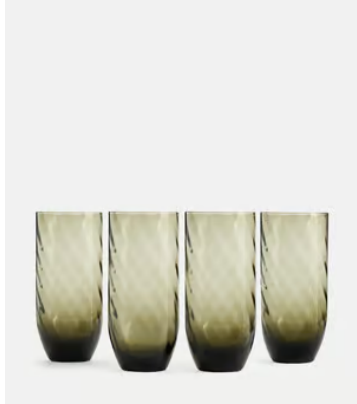

SOHO HOME

Rosendale Highball, Smoke, Set of Four

~~£56~~ £25 Regular price

~~£48~~ £20 Member price

Designed for DUMBO House and named after the Brooklyn Bridge towers, our Rosendale range is made from smoke coloured glass with a spiral pattern. Each glass is hand blown, which means it has unique variations in colour and form.

Please note, our glassware sets are not housed in gift boxes and come individually wrapped in recyclable brown packaging.

Available in 3 colours

Grey

Amber

Amethyst

Dimensions

Dimensions: H15.3 x W6.9 x D7cm / H6 x W2.7 x D2.8"