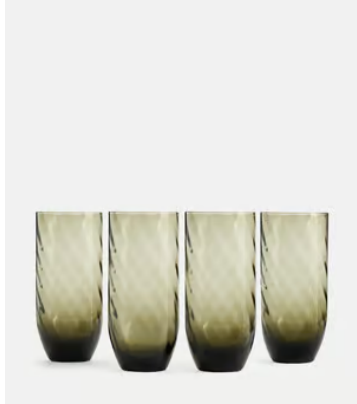

## Rosendale Highball, Smoke, Set of Four

~~£56~~ £25 Regular price

~~£48~~ £20 Member price

Designed for DUMBO House and named after the Brooklyn Bridge towers, our Rosendale range is made from smoke coloured glass with a spiral pattern. Each glass is hand blown, which means it has unique variations in colour and form.

### Available in 2 colours

Grey

Amethyst