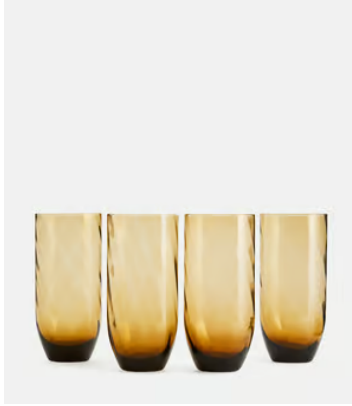

## Rosendale Highball, Amber, Set of Four

~~£56~~ £25 Regular price

~~£48~~ £20 Member price

Designed for DUMBO House and named after the Brooklyn Bridge towers, our Rosendale range is made from smoke coloured glass with a spiral pattern. Each glass is hand blown, which means it has unique variations in colour and form.

### Available in 3 colours

Grey

Amber

Amethyst