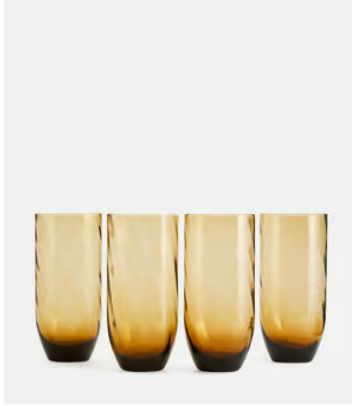

SOHO HOME

Rosendale Highball, Amber, Set of Four

~~£56~~ £25 Regular price

~~£48~~ £20 Member price

Designed for DUMBO House and named after the Brooklyn Bridge towers, our Rosendale range is made from smoke coloured glass with a spiral pattern. Each glass is hand blown, which means it has unique variations in colour and form.

Please note, our glassware sets are not housed in gift boxes and come individually wrapped in recyclable brown packaging.

Available in 3 colours

Grey

Amber

Amethyst

Dimensions

Dimensions: H15.3 x W6.9 x D7cm / H6 x W2.7 x D2.8"