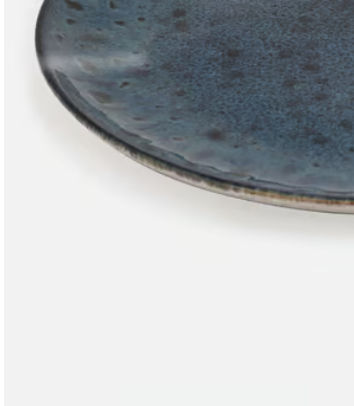

SOHO HOME

Nero Side Plate, Blue, Set of Four

~~£65~~ £33 Regular price

~~£55~~ £26 Member price

Crafted in Portugal from durable stoneware, our Nero range is inspired by the natural textures and interiors at Soho House Barcelona. Glossy and matte reactive glazes create unique tonal variations and speckles that mimic the shadows of light on the Mediterranean Sea.