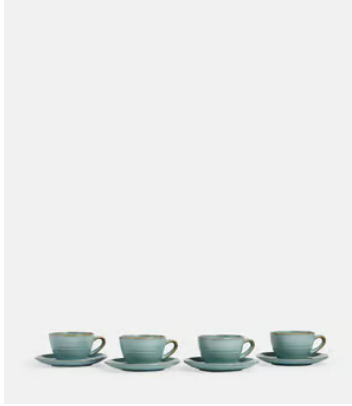

## Country House Flat White Cup and Saucer, Set of Four

~~£60~~ £40 Regular price

~~£51~~ £32 Member price

- Set of four stoneware cups and saucers from our Country House range
- Rustic, relaxed look is perfect for everyday dining
- Hand glazed for tonal variations in colour and texture
- Tough enough to withstand microwaves, ovens and the fridge
- Used in the restaurants at Soho Farmhouse

### Dimensions

**Dimensions:** H30 x W60 x D60cm / H11.8 x W23.6 x D23.6"

**Weight:** 2kg / 4.4lbs

**Packaged weight:** 2kg / 4.4lbs

**Number of boxes:** 4