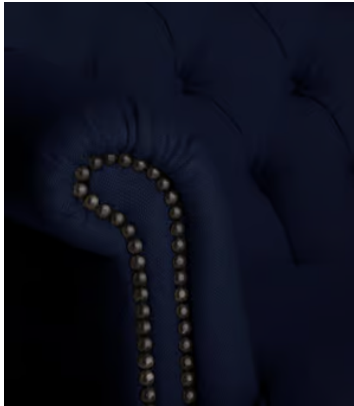

## House Porter Chair, Linen Dark Navy

£3,195 Regular price

£2,716 Member price

The wide side wings of our Porter chair envelop the sitter, making it ideal for when you want to be on your own or feel extra cosy. Hand crafted in England and upholstered in tactile pure linen, it's inspired by traditional porter chairs seen around the Houses from Babington to Chicago and New York.