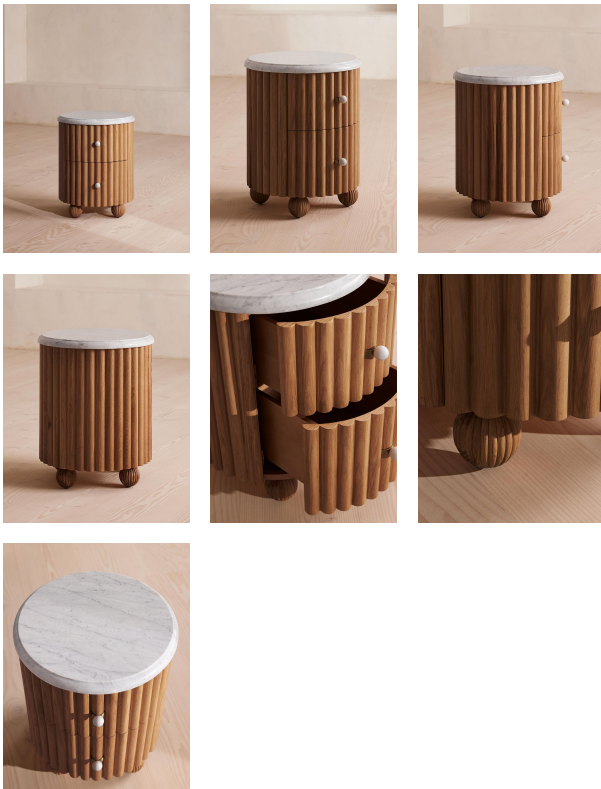

Carlisle Bedside Table, Carrara Marble

£995

Regular

£846

Membership

Sizes

Regular

Product details

Inspired by the designs at White City House, the Carlisle bedside table in solid oak has been intricately carved with ridged lines to create texture and depth in the bedroom. Italian Carrara marble handles and a matching polished top add a material contrast, with natural variations in the marble making each piece unique to you. Complete with two drawers for all your at-hand essentials, arrange either side of the bed.

Dimensions

Product dimensions: H60 x W48 x D48cm / H23.7 x W18.7 x D18.7"

Product weight: 33kg / 72.8lbs

Packaged or boxed dimensions: H78 x W57 x D57cm / H30.5 x W22.2 x D22.2"

Packaged or boxed weight: 42kg / 92.6lbs