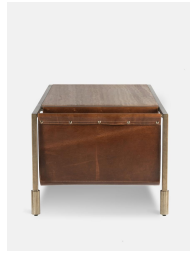

SOHO HOME

Portnall Coffee Table, Travertine

£995

Regular

£846

Membership

Product details

This coffee table is designed with a built-in chestnut leather magazine sling to store candles, books and vases - which is how we style our similar tables at White City House. It's crafted from antiqued brass and has smooth travertine top that's been purposefully cut to highlight the contrasting sand veining.

Dimensions

Product dimensions: H40 x W105 x D54cm / H15.7 x W41.4 x D21.2"

Product weight: 17kg / 37.5lbs

Details

Assembly required: No

Care instructions: Clean with water using a cloth or sponge. Marble is a material to be clean with extreme delicacy: it is porous and can absorb

abrasive or aggressive products, acidic detergents, bleach,

abrasive paper or steel wool.

Clearance: 37cm

Composition: 100% Italian leather

Fabric: Leather

Feet: Plastic glide

Finish: Antique Brass, brown Leather and honed travertine

Frame: Steel and Plywood

Hardware: Steel frame and legs

Material: Travertine, Plywood, Steel and Leather

Removable legs: No