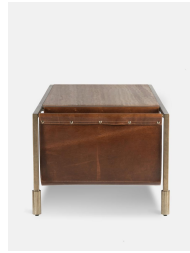

SOHO HOME

Portnall Coffee Table, Travertine

£995

Regular

£846

Membership

Product details

This coffee table is designed with a built-in chestnut leather magazine sling to store candles, books and vases - which is how we style our similar tables at White City House. It's crafted from antiqued brass and has smooth travertine top that's been purposefully cut to highlight the contrasting sand veining.

Dimensions

Product dimensions: H40 x W105 x D54cm / H15.7 x W41.4 x D21.2"

Product weight: 17kg / 37.5lbs

Details

Assembly required: No

Care instructions: Clean with water using a cloth or sponge. Marble is a material to be clean with extreme delicacy: it is porous and can absorb

abrasive or aggressive products, acidic detergents, bleach,

abrasive paper or steel wool.

Clearance: 37cm

Composition: 100% Italian leather

Fabric: Leather

Feet: Plastic glide

Finish: Antique Brass, brown Leather and honed travertine

Frame: Steel and Plywood

Hardware: Steel frame and legs

Material: Travertine, Plywood, Steel and Leather

Removable legs: No