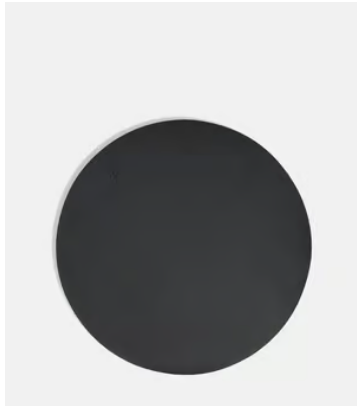

Available in 0 colours