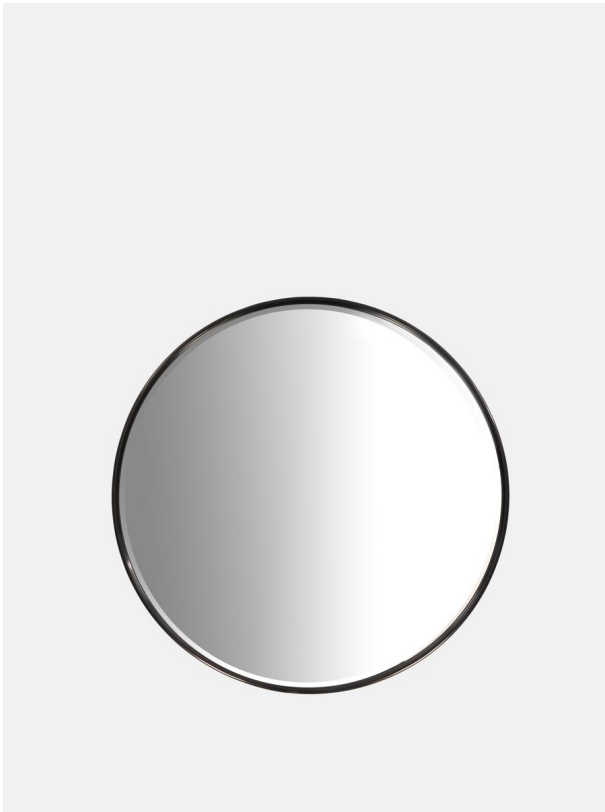

SOHO HOME

Rundell Round Mirror Blackened Brass

£280 Regular

£224 Membership

Product details

- Round wall mirror
- Bevelled edge detail
- Inspired by the brass mirrors at Soho House Chicago
- Blackened brass finish frame

Dimensions

Product dimensions: H80 x W80 x D3cm / H31.5 x W31.5 x D1.2"

Product weight: 9kg / 19.8lbs

Packaged or boxed dimensions: H93 x W93 x D3cm / H36.6 x W36.6 x D1.2"

Packaged or boxed weight: 9kg / 19.8lbs

Details

Material: Brass and Mirror

Wall fixtures included: No

Bathroom safe: No

Care Instructions: Wipe with a soft dry cloth, do not use abrasives or cleaners as they may damage the finish.