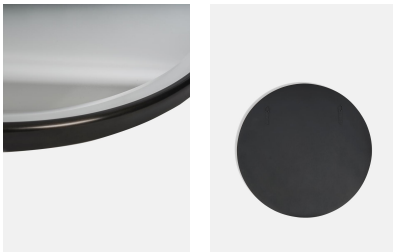

SOHO HOME

Rundell Round Mirror Blackened Brass

£280 Regular

£224 Membership

Product details

- Round wall mirror
- Bevelled edge detail
- Inspired by the brass mirrors at Soho House Chicago
- Blackened brass finish frame

Dimensions

Product dimensions: H80 x W80 x D3cm / H31.5 x W31.5 x D1.2"

Product weight: 9kg / 19.8lbs

Packaged or boxed dimensions: H93 x W93 x D3cm / H36.6 x W36.6 x D1.2"

Packaged or boxed weight: 9kg / 19.8lbs

Details

Material: Brass and Mirror

Wall fixtures included: No

Bathroom safe: No

Care Instructions: Wipe with a soft dry cloth, do not use abrasives or cleaners as they may damage the finish.