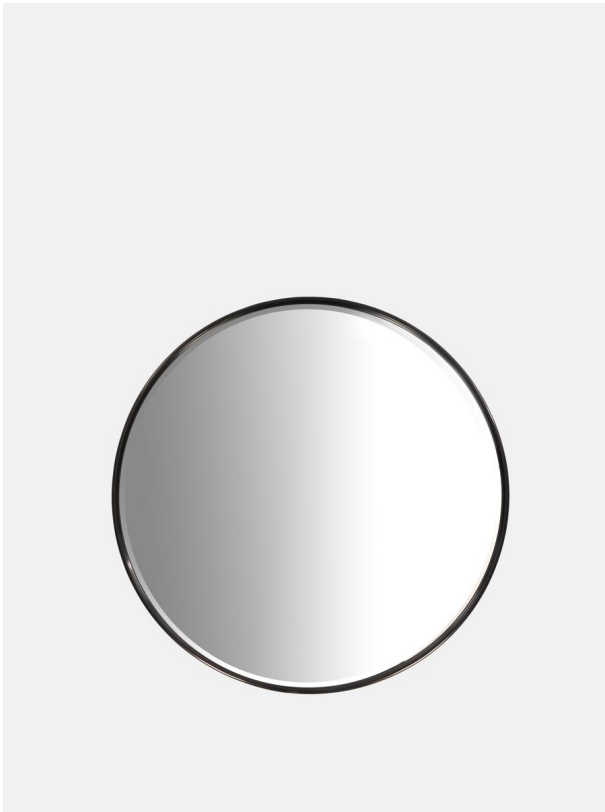

SOHO HOME

Rundell Round Mirror Blackened Brass

£280 Regular

£224 Membership

Product details

- Round wall mirror
- Bevelled edge detail
- Inspired by the brass mirrors at Soho House Chicago
- Blackened brass finish frame

Dimensions

Product dimensions: H80 x W80 x D3cm / H31.5 x W31.5 x D1.2"

Product weight: 9kg / 19.8lbs

Packaged or boxed dimensions: H93 x W93 x D3cm / H36.6 x W36.6 x D1.2"

Packaged or boxed weight: 9kg / 19.8lbs