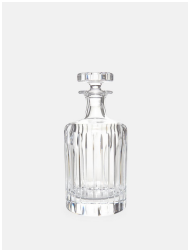

SOHO HOME

Roebling Cut Crystal Decanter, Small

£110

Regular

£94

Membership

Sizes

Large

Product details

Designed exclusively for DUMBO House, the Roebling collection is a fitting tribute to John Augustus Roebling, the civil engineer who designed and built Brooklyn Bridge. Handcrafted from a weighty crystal, each piece has been intricately cut with straight lines echoing the cables that suspend above this historical landmark. Hand-finished and polished for extra brilliance, this collection will become a cherished part of your at-home bar for relaxed entertaining.

Dimensions

Product dimensions: H18 x W8.5 x D8.5cm / H7.1 x W3.3 x D3.3"

Product weight: 1kg / 2.2lbs

Packaged or boxed weight: 1kg / 2.2lbs

Details

Material: 24% Lead Crystal

Care Instructions: Handwash only. Not safe for dishwashers, ovens or microwaves.