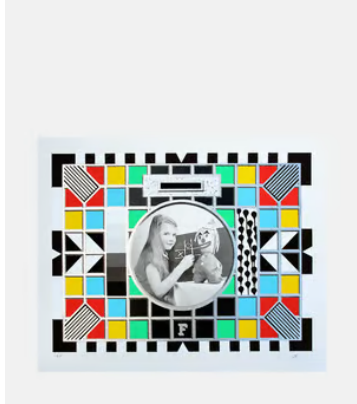

SOHO HOME

Archie Proudfoot Test Card F

£495 Regular price

£421 Member price

Archie Proudfoot revisited the instantly recognisable sign he painted for Soho House White City, based on the iconic BBC test card. The original work, Test Card F, hangs in the lobby so is one of the first things you see when you walk through the doors. Kate Bryan, Soho House Head of Collections, says: 'Archie's was easily one of the most popular pieces we've ever put in a House, we've had a lot of the TV personalities on the BBC talking to us about it. He's been able to create a new version of that with Jealous Studio to give this fantastic finish. It's lovely for anyone who's interested in broadcasting or the history of modernism and who loves White City House because it is almost the iconic image of the club.'

Dimensions

Dimensions: H46 x W37 x D37cm / H18 x W15 x D15"

Weight: 1kg / 2.2lbs

Packaged weight: 1kg / 2.2lbs

Details

8 Colour Screenprint with 12 carat Gold Leaf Overlay on Somerset Satin White 410gsm Paper