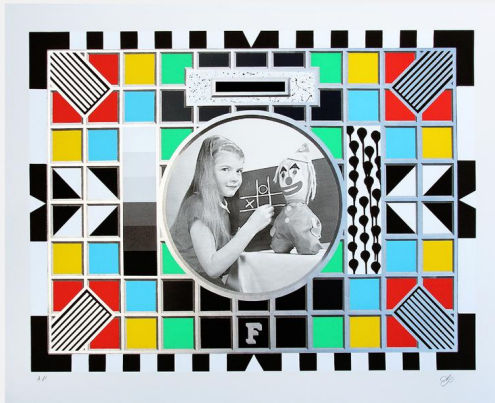

Archie Proudfoot Test Card F

£495 Regular

£421 Membership

Product details

Archie Proudfoot revisited the instantly recognisable sign he painted for Soho House White City, based on the iconic BBC test card. The original work, Test Card F, hangs in the lobby so is one of the first things you see when you walk through the doors. Kate Bryan, Soho House Head of Collections, says: 'Archie's was easily one of the most popular pieces we've ever put in a House, we've had a lot of the TV personalities on the BBC talking to us about it. He's been able to create a new version of that with Jealous Studio to give this fantastic finish. It's lovely for anyone who's interested in broadcasting or the history of modernism and who loves White City House because it is almost the iconic image of the club.'

Dimensions

Product dimensions: H46 x W37 x D37cm / H18 x W15 x D15"

Product weight: 1kg / 2.2lbs

Packaged or boxed weight: 1kg / 2.2lbs

Details

8 Colour Screenprint with 12 carat Gold Leaf Overlay on Somerset Satin White 410gsm Paper
Please note that frame is not included.