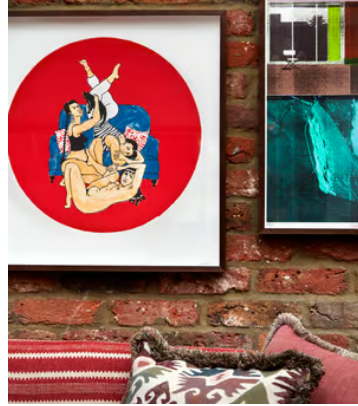

SOHO HOME

Eliza Hopewell Les Demoiselles d'Lewisham

£285 Regular price

£242 Member price

Eliza Hopewell turns the traditional craft of plate painting on its head with her subversive illustrated plates which can be seen in the piglet rooms at Soho Farmhouse. Each layer of this four-colour screen print is hand painted, capturing Hopewell's brush marks and creating a subtle texture. Kate Bryan, Soho House Head of Collections, says, 'She's really diversifying the representation of women in art. This image is great because you've got these three women and they just seem to be hanging out, playing with a cat and celebrating their bodies. It's a really charming, intense, very real portrayal of womanhood in the 21st century. Her mark making seems relatively simple but it belies an extraordinary gift she has for rendering character in quite a few lines. This print is a 'tondo' (meaning circle) because it is an evocation of one of her plates.'

Dimensions

Dimensions: H58 x W55 x D55cm / H23 x W22 x D22"

Weight: 1kg / 2.2lbs

Details

4 Colour Screenprint on Somerset Satin 300 gsm paper

Please note that frame is not included.