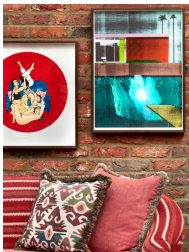

SOHO HOME

Danny Augustine Hockney Copy li

£295 Regular

£251 Membership

Product details

Hackney-born Danny Augustine's work can be seen at Soho House 40 Greek Street, Redchurch Street Townhouse, in the bedrooms at Kettner's and at Soho Farmhouse. With Hockney Copy ii, the artist explores the idea of the 'reappropriation of imagery' and copyright. Kate Bryan, Soho House Head of Collections, says of the work, 'It's a love letter to Hockney but it's also a re-working in a very typically Danny Augustine way. I think it will really appeal to people because we all love Hockney but we're all excited by this young language that Danny's using.'

Dimensions

Product dimensions: H68 x W50 x D50cm / H27 x W20 x D20"

Product weight: 1kg / 2.2lbs

Packaged or boxed weight: 1kg / 2.2lbs

Details

Archival Inkjet with a 1 Colour Overlay on Somerset Satin Enhanced 330gsm Paper
Please note that frame is not included.