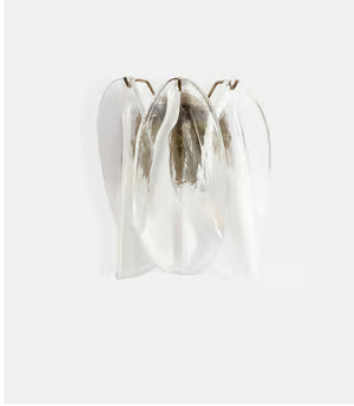

SOHO HOME

Ina Wall Light

~~£595~~ £295 Regular price

~~£506~~ £236 Member price

As seen at DUMBO House, our Ina wall light is made from Venetian glass which is mouth-blown and hand finished by skilled artisans in Venice using centuries-old tools and techniques. It features delicately shaped glass sections which are suspended from aged, brass finish arms to provide a soft, flattering light.

Dimensions

Dimensions: H25 x W25 x D15cm / H9.8 x W9.8 x D5.9"

Weight: 3kg / 6.6lbs

Packaged dimensions: H30 x W40 x D40cm / H11.8 x W15.7 x D15.7"

Packaged weight: 3kg / 6.6lbs

Details

Assembly required: Yes, specialist