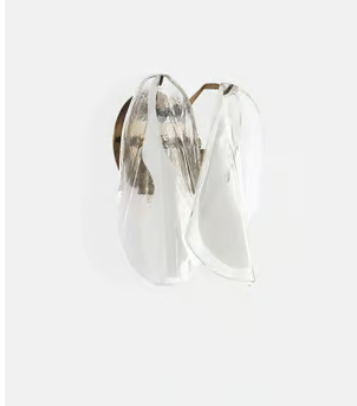

SOHO HOME

Ina Wall Light

~~£595~~ £295 Regular price

~~£506~~ £236 Member price

As seen at DUMBO House, our Ina wall light is made from Venetian glass which is mouth-blown and hand finished by skilled artisans in Venice using centuries-old tools and techniques. It features delicately shaped glass sections which are suspended from aged, brass finish arms to provide a soft, flattering light.

Dimensions

Product dimensions: H25 x W25 x D15cm / H9.8 x W9.8 x D5.9"

Product weight: 3kg / 6.6lbs

Packaged or boxed dimensions: H30 x W40 x D40cm / H11.8 x W15.7 x D15.7"

Packaged or boxed weight: 3kg / 6.6lbs