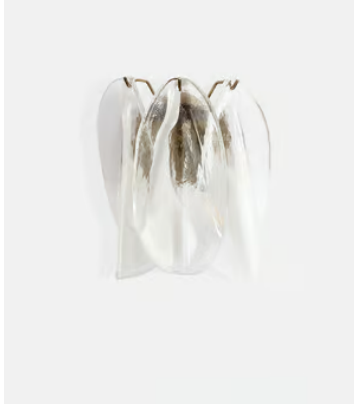

SOHO HOME

Ina Wall Light

~~£595~~ £295 Regular price

~~£506~~ £236 Member price

As seen at DUMBO House, our Ina wall light is made from Venetian glass which is mouth-blown and hand finished by skilled artisans in Venice using centuries-old tools and techniques. It features delicately shaped glass sections which are suspended from aged, brass finish arms to provide a soft, flattering light.

Dimensions

Product dimensions: H25 x W25 x D15cm / H9.8 x W9.8 x D5.9"

Product weight: 3kg / 6.6lbs

Packaged or boxed dimensions: H30 x W40 x D40cm / H11.8 x W15.7 x D15.7"

Packaged or boxed weight: 3kg / 6.6lbs