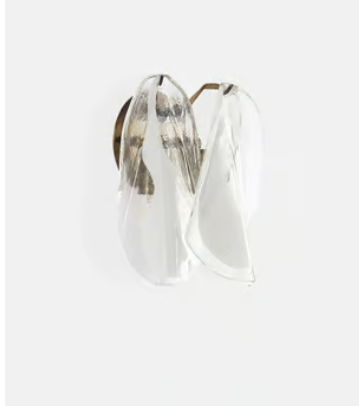

SOHO HOME

Ina Wall Light

~~£595~~ £295 Regular price

~~£506~~ £236 Member price

As seen at DUMBO House, our Ina wall light is made from Venetian glass which is mouth-blown and hand finished by skilled artisans in Venice using centuries-old tools and techniques. It features delicately shaped glass sections which are suspended from aged, brass finish arms to provide a soft, flattering light.

Dimensions

Dimensions: H25 x W25 x D15cm / H9.8 x W9.8 x D5.9"

Weight: 3kg / 6.6lbs

Packaged dimensions: H30 x W40 x D40cm / H11.8 x W15.7 x D15.7"

Packaged weight: 3kg / 6.6lbs

Details

Assembly required: Yes, specialist