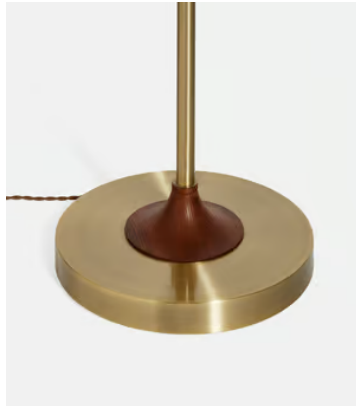

# Turner Arm Floor Lamp

£350 Regular price

£298 Member price

- Floor lamp with drum paper shade
- Inspired by Swedish early Mid-Century lighting design
- Fully pivotable brass arm
- Brass stem with wooden collar and base with wooden plate
- Inspired by the lamps on the Club floor at White City House

## Dimensions

**Dimensions:** H150 x W68 x D75cm / H59.1 x W26.8 x D29.5"

**Weight:** 5kg / 11lbs

**Packaged weight:** 5kg / 11lbs

## Details

**Shade:** D43 x H26

**Base:** D26 x H118

**Materials:** Faux silk/Metal/Ash Wood

**Bulb Type:** EDISON SCREW, E27 60W MAX

**Number of Bulbs Required:** 1

**Self Assembly:** Yes

**Adjustable:** Yes