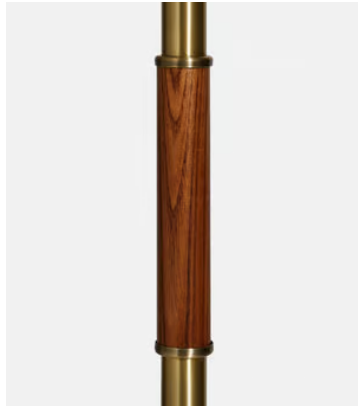

# Turner Arm Floor Lamp

£350 Regular price

£298 Member price

- Floor lamp with drum paper shade
- Inspired by Swedish early Mid-Century lighting design
- Fully pivotable brass arm
- Brass stem with wooden collar and base with wooden plate
- Inspired by the lamps on the Club floor at White City House

## Dimensions

**Dimensions:** H150 x W68 x D75cm / H59.1 x W26.8 x D29.5"

**Weight:** 5kg / 11lbs

**Packaged weight:** 5kg / 11lbs

## Details

**Shade:** D43 x H26

**Base:** D26 x H118

**Materials:** Faux silk/Metal/Ash Wood

**Bulb Type:** EDISON SCREW, E27 60W MAX

**Number of Bulbs Required:** 1

**Self Assembly:** Yes

**Adjustable:** Yes