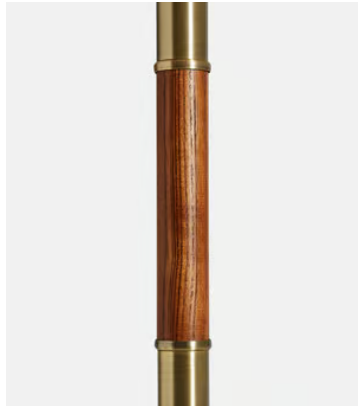

## Franco Shade Floor Lamp

£295 Regular price

£251 Member price

*'The Franco was based on a vintage design and features classic Mid-Century detailing. The contrast of materials - wood with brass - adds interest.'* Daisy Bere. Soho House Design

### Dimensions

**Dimensions:** H150 x W50 x D45cm / H59.1 x W19.7 x D17.7"

**Weight:** 5kg / 11lbs

**Packaged weight:** 5kg / 11lbs

### Details

**Shade:** D45 x H24

**Base:** D26 x H118

**Materials:** Faux silk/Metal/Ash Wood

**Bulb Type:** EDISON SCREW, E27 60W MAX

**Number of Bulbs Required:** 1

**Self Assembly:** Yes

**Adjustable:** No