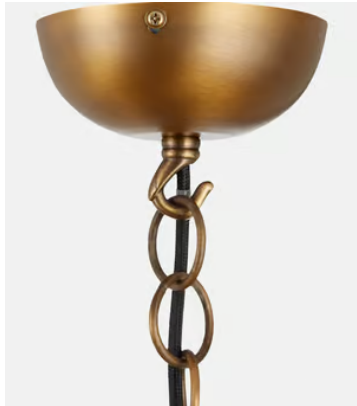

SOHO HOME

Olga Pendant

~~£350~~ £245 Regular price

~~£298~~ £196 Member price

Inspired by the statement pendants hanging above the bar at Cecconi's Soho House Amsterdam, Olga features an organic elliptical shade. The opaque white glass diffuses and softens the light to give a warm glow

Dimensions

Dimensions: H150 x W19 x D28cm / H59.1 x W7.5 x D11"

Weight: 3kg / 6.6lbs

Packaged weight: 3kg / 6.6lbs

Details

Shade: H38cm x W19cm x L28cm

Base: D12cm x H4cm

Materials: Metal & Brass