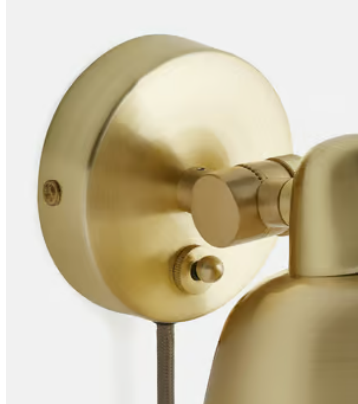

## Brass Geo Wall Light

£95 Regular price

£81 Member price

- Adjustable wall mounted light
- Polished brass finish
- Screws to wall and plugs in
- Flick switch on wall mounted base
- Retro '70s style brown fabric flex

### Dimensions

**Dimensions:** H16 x W38 x D14cm / H6.3 x W15 x D5.5"

**Weight:** 1kg / 2.2lbs

**Packaged weight:** 1kg / 2.2lbs