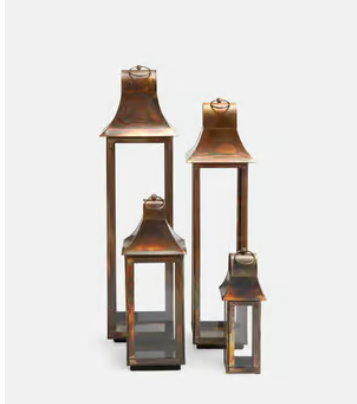

## Burnished Copper Lantern, Medium

£200 Regular price

£170 Member price

- Burnished copper lantern
- Suitable for outdoor and indoor use
- Distressed finish makes each lantern unique
- Use with a 8cm by 40cm pillar candle
- Used on the roof at **Soho House Barcelona**

### Dimensions

**Product dimensions:** H80 x W19 x D19cm / H31.5 x W7.5 x D7.5"

**Product weight:** 5kg / 11lbs

**Packaged or boxed weight:** 5kg / 11lbs

### Details

**Materials:** Copper and glass

**Care Instructions:** When lantern is cold wipe with a damp, soft cloth. Make sure nothing abrasive is used on the metal or glass surface. Dry thoroughly after cleaning. Lantern is designed to be free standing and not to be hung. Only use the recommended candle specified for the lantern and only use one candle at a time. After outdoor use we recommend storing your lantern inside and not leaving it outside for long periods.