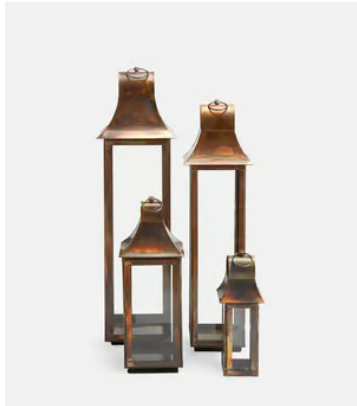

## Burnished Copper Lantern, Extra Small

£52 Regular price

£44 Member price

- Extra small burnished copper lantern
- Suitable for outdoor and indoor use
- Distressed finish makes each lantern unique
- Use with a 5cm by 11cm pillar candle
- Used on the roof at **Soho House Barcelona**

### Dimensions

**Dimensions:** H38 x W10 x D10cm / H15 x W3.9 x D3.9"

**Weight:** 3kg / 6.6lbs

**Packaged weight:** 3kg / 6.6lbs

### Details

**Materials:** Copper and glass

**Care Instructions:** When lantern is cold wipe with a damp, soft cloth. Make sure nothing abrasive is used on the metal or glass surface. Dry thoroughly after cleaning. Lantern is designed to be free standing and not to be hung. Only use the recommended candle specified for the lantern and only use one candle at a time. After outdoor use we recommend storing your lantern inside and not leaving it outside for long periods.