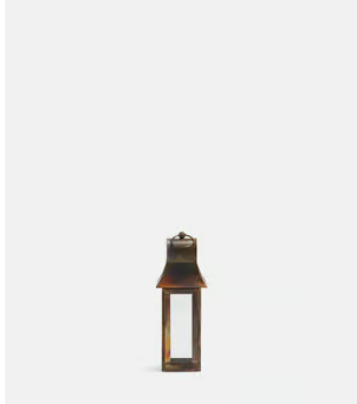

## Burnished Copper Lantern, Extra Small

£52 Regular price

£44 Member price

- Extra small burnished copper lantern
- Suitable for outdoor and indoor use
- Distressed finish makes each lantern unique
- Use with a 5cm by 11cm pillar candle
- Used on the roof at **Soho House Barcelona**

### Dimensions

**Dimensions:** H38 x W10 x D10cm / H15 x W3.9 x D3.9"

**Weight:** 3kg / 6.6lbs

**Packaged weight:** 3kg / 6.6lbs