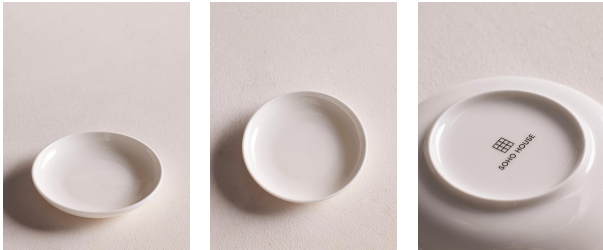

SOHO HOME

House Butter Dish, Bone China, White

£5.50 Regular

£5 Membership

Product details

- Bone china butter dish
- Delicate bone china adds an elegant feel to any table
- Part of our signature House collection of coordinating tableware

Dimensions

Product dimensions: H2 x W13 x D13cm / H0.8 x W5.1 x D5.1"

Product weight: 0.8kg / 1.8lbs

Packaged or boxed weight: 0.8kg / 1.8lbs

Details

Assembly required: No

Care instructions: Dishwasher safe, not suitable for freezer, microwave or oven use.