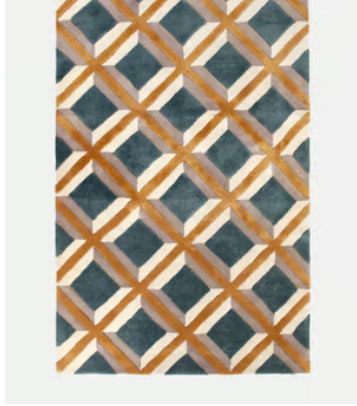

SOHO HOME

Jordaan rug 250 x 250 cm

~~£1,585~~ £1,110 Regular price

~~£1,347~~ £888 Member price

- Wool rug with geometric woven design
- Contrasting high and low pile gives a three dimensional texture
- Handtufted with handspun wool
- Seen in the Tiny bedrooms at Soho House Amsterdam

Dimensions

Dimensions: H250 x W250 x D2cm / H8'2" x W8'2" x D0.8"

Weight: 31kg / 68.3lbs

Packaged weight: 31kg / 68.3lbs

Details

Fabric: 100% wool, cotton backing

Care Instructions: Vacuum your rug on a low-power setting and avoid using the brush. Remove liquid spills immediately by blotting with a clean, un-dyed cloth. The oil in the wool naturally repels dirt but professional rug cleaning is recommended for hard-to-remove stains. Avoid exposing your rug to direct or continuous sunlight. Use with rug underlay and with rug protectors under legs of heavy furniture. Do not pull loose ends, cut them with scissors and tuck them back into the rug's weave to prevent fraying. Turn your rug around occasionally to equalise wear.