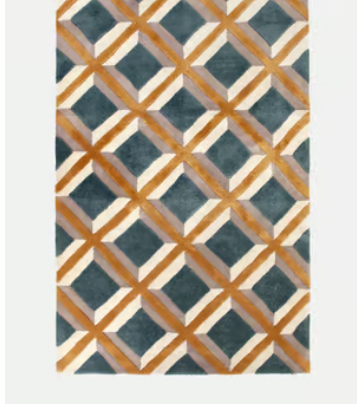

SOHO HOME

Jordaan rug 250 x 250 cm

~~£1,585~~ £1,110 Regular price

~~£1,347~~ £888 Member price

- Wool rug with geometric woven design
- Contrasting high and low pile gives a three dimensional texture
- Handtufted with handspun wool
- Seen in the Tiny bedrooms at Soho House Amsterdam

Dimensions

Product dimensions: H250 x W250 x D2cm / H8'2" x W8'2" x D0.8"

Product weight: 31kg / 68.3lbs

Packaged or boxed weight: 31kg / 68.3lbs

Details

Fabric: 100% wool, cotton backing

Care Instructions: Vacuum your rug on a low-power setting and avoid using the brush. Remove liquid spills immediately by blotting with a clean, un-dyed cloth. The oil in the wool naturally repels dirt but professional rug cleaning is recommended for hard-to-remove stains. Avoid exposing your rug to direct or continuous sunlight. Use with rug underlay and with rug protectors under legs of heavy furniture. Do not pull loose ends, cut them with scissors and tuck them back into the rug's weave to prevent fraying. Turn your rug around occasionally to equalise wear.