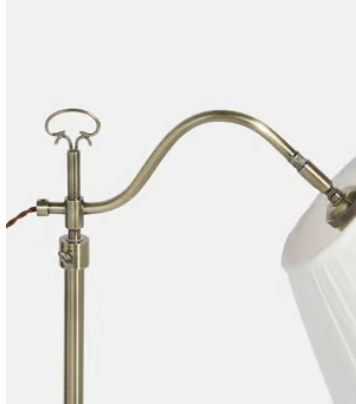

SOHO HOME

Purcell Floor Light

~~£225~~ **£95** Regular price

~~£191~~ **£76** Member price

Purcell is inspired by the vintage lamps found in the club spaces at Soho House 76 Dean Street. Its adjustable stem and pivoting head mean you can focus its light anywhere you like, while the pleated off white cotton shade will softly diffuse the light for a warm glow.

Dimensions

Dimensions: H157 x W22.5 x D33cm / H61.8 x W8.9 x D13"

Weight: 5kg / 11lbs

Packaged weight: 5kg / 11lbs

Details

Shade: Height 18.5cm, Shade Top Ring Diameter 15cm, Shade Bottom Ring Diameter 33cm

Base: Height 14.8cm, Diameter 25cm

Bulb Type: Edison Screw, **E27 40W** (Halogen 28w, LED 6W)

Number of Bulbs Required: 1

Self Assembly: Yes

Materials: Iron, copper and cotton

Adjustable: Yes

Dimmable: No

Care Instructions: Clean with a soft dry cloth only. Do not use polishing agents, harsh chemicals or abrasive cleaners as they may damage the finish. Always switch off the electricity supply before cleaning.