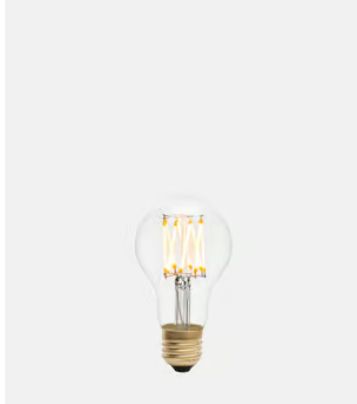

SOHO HOME

Tala 6W Globe LED

£11 Regular price

£9 Member price

You'll find Tala bulbs in the lamps, wall lights and chandeliers in many of our Houses. Tala is on a mission to become the definitive zero-carbon lighting brand. Made from high quality fully recyclable materials Tala LED bulbs use 90% less energy than incandescent equivalents and have a lifespan of between 5-10 years in the home, this efficiency and longevity reduces energy bills and lowers the users' carbon footprint. Together with reforestation partners, Tala have planted over 40,000 trees worldwide.

The Globe light bulb by Tala features eight exposed sapphire substrate filaments, which come together in this traditional Edison-style shape. The effect is a warm, ambient light in a E27 base that makes the Globe ideal to fit into new or existing fixtures. Suitable for display or behind a shade, the Globe is complete with energy efficient LED technology, lasting an average of 5-10 years based on daily usage.

Dimensions

Dimensions: H6.5 x W5.5 x D13cm / H2.6 x W2.2 x D5.1"

Weight: 1kg / 2.2lbs

Packaged dimensions: H30 x W36 x D70cm / H11.8 x W14.2 x D27.6"

Packaged weight: 1kg / 2.2lbs

Details

Dimmable: Yes, please consult a qualified