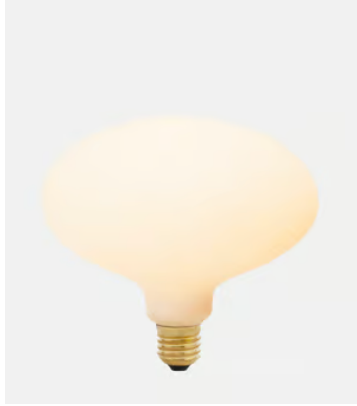

SOHO HOME

Tala 6W Oval LED

£58 Regular price

£49 Member price

You'll find Tala bulbs in the lamps, wall lights and chandeliers in many of our Houses. Tala is on a mission to become the definitive zero-carbon lighting brand. Made from high quality fully recyclable materials Tala LED bulbs use 90% less energy than incandescent equivalents and have a lifespan of between 5-10 years in the home, this efficiency and longevity reduces energy bills and lowers the users' carbon footprint. Together with reforestation partners, Tala have planted over 40,000 trees worldwide.

The Oval bulb by Tala is formed from mouth-blown glass and fitted with energy efficient LED technology, lasting an average of 5-10 years based on daily usage. Part of Tala's 'Porcelain' range, the Oval bulb brings an air of sophistication to any context.

Dimensions

Dimensions: H16.5 x W16.5 x D16cm / H6.5 x W6.5 x D6.3"

Weight: 1kg / 2.2lbs

Packaged dimensions: H38 x W37 x D86cm / H15 x W14.6 x D33.9"

Packaged weight: 1kg / 2.2lbs

Details

Dimmable: Yes, please consult a qualified