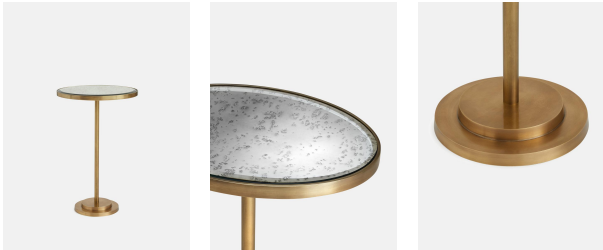

SOHO HOME

Soho Cinema Side Table

£395 Regular

£336 Membership

Product details

The Soho Cinema side table offers a clean and compact design, with a glass-topped surface that rests on a slender, antique brass base. It is characterised by dual circular feet in a layered formation to create depth. Found nestled besides the armchairs in our Electric cinemas, the Soho Cinema side table makes a modern addition to any seating spot.

- Oval glass-topped side table
- Slender antique brass pedestal base
- Compact design makes it ideal for smaller spaces
- Used beside the armchairs in all the Electric cinemas

Dimensions

Product dimensions: H70 x W45 x D32cm / H27.2 x W13 x D18.1"

Product weight: 9kg / 19.8lbs

Packaged or boxed dimensions: H43 x W56 x D80cm / H16.9 x W22 x D31.5"

Packaged or boxed weight: 14.3kg / 31.5lbs

Number of boxes: 1