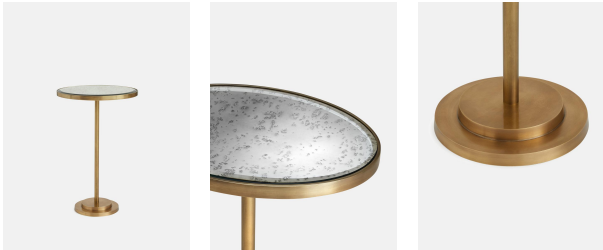

SOHO HOME

Soho Cinema Side Table

£395 Regular

£336 Membership

Product details

The Soho Cinema side table offers a clean and compact design, with a glass-topped surface that rests on a slender, antique brass base. It is characterised by dual circular feet in a layered formation to create depth. Found nestled besides the armchairs in our Electric cinemas, the Soho Cinema side table makes a modern addition to any seating spot.

- Oval glass-topped side table
- Slender antique brass pedestal base
- Compact design makes it ideal for smaller spaces
- Used beside the armchairs in all the Electric cinemas

Dimensions

Product dimensions: H70 x W45 x D32cm / H27.2 x W13 x D18.1"

recommend the use of chemical cleansers, abrasives or furniture

polish. Avoid contact with water and other liquids.

Clearance: 67cm

Feet: Felt

Finish: Antiqued Glass and Antique Brass

Frame: Stainless Steel

Hardware: Stainless steel, brass frame and base

Material: Glass mirror, Stainless steel and Cast brass

Removable legs: No