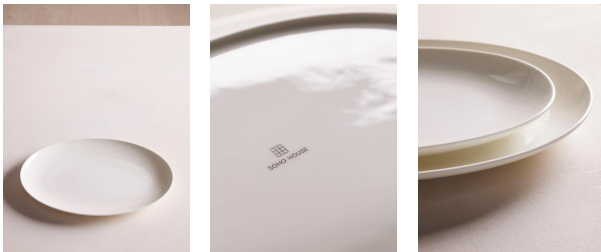

SOHO HOME

House Oval Dish, Large, Bone China, White

£30

Regular

£24

Membership

Sizes

Large, Small

Product details

- Large bone china oval serving dish
- All purpose dish suitable for serving fish and vegetables
- Bone china is extremely strong yet has a delicate look and feel
- Part of our signature House collection of tableware
- Used in all our Houses and Cecconi's restaurants