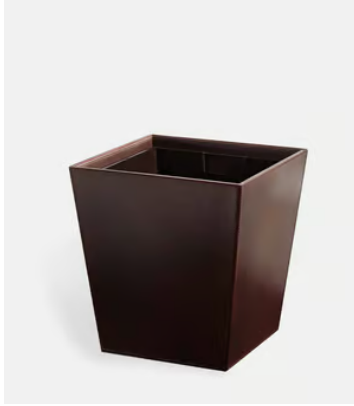

## Meard Bin

£115 Regular price

£98 Member price

- Open top bin wrapped in distressed dark brown leather
- Removable dark brown metal liner with handles
- Stands in our hotel bedrooms from Istanbul to Chicago

### Dimensions

**Dimensions:** H25.5 x W25.5 x D26.5cm / H10 x W10 x D10.4"

**Weight:** 2kg / 4.4lbs

**Packaged weight:** 2kg / 4.4lbs