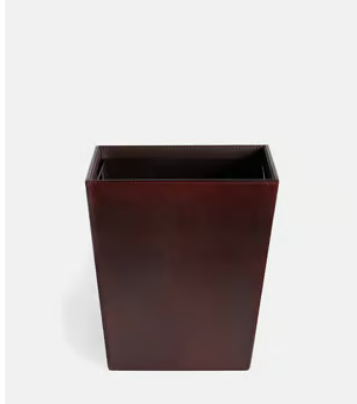

SOHO HOME

Meard Bin

£115 Regular price

£98 Member price

- Open top bin wrapped in distressed dark brown leather
- Removable dark brown metal liner with handles
- Stands in our hotel bedrooms from Istanbul to Chicago

Dimensions

Dimensions: H25.5 x W25.5 x D26.5cm / H10 x W10 x D10.4"

Weight: 2kg / 4.4lbs

Packaged weight: 2kg / 4.4lbs

Details

Materials: Leather outer, metal liner

Finish: Aged brown leather

Care Instructions: Wipe with a soft, dry cloth. Do not use abrasives or cleaners as they may damage the finish.