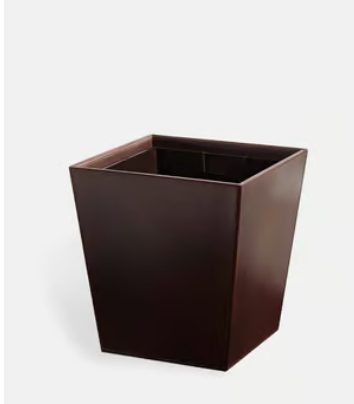

SOHO HOME

Meard Bin

£115 Regular price

£98 Member price

- Open top bin wrapped in distressed dark brown leather
- Removable dark brown metal liner with handles
- Stands in our hotel bedrooms from Istanbul to Chicago

Dimensions

Dimensions: H25.5 x W25.5 x D26.5cm / H10 x W10 x D10.4"

Weight: 2kg / 4.4lbs

Packaged weight: 2kg / 4.4lbs

Details

Materials: Leather outer, metal liner

Finish: Aged brown leather

Care Instructions: Wipe with a soft, dry cloth. Do not use abrasives or cleaners as they may damage the finish.