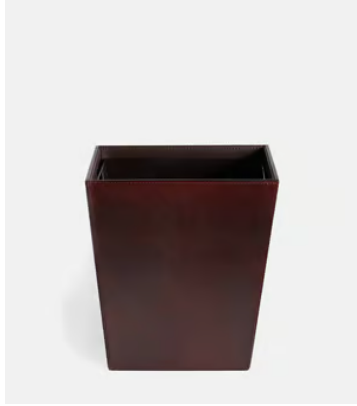

## Meard Bin

£115 Regular price

£98 Member price

- Open top bin wrapped in distressed dark brown leather
- Removable dark brown metal liner with handles
- Stands in our hotel bedrooms from Istanbul to Chicago

### Dimensions

**Dimensions:** H25.5 x W25.5 x D26.5cm / H10 x W10 x D10.4"

**Weight:** 2kg / 4.4lbs

**Packaged weight:** 2kg / 4.4lbs