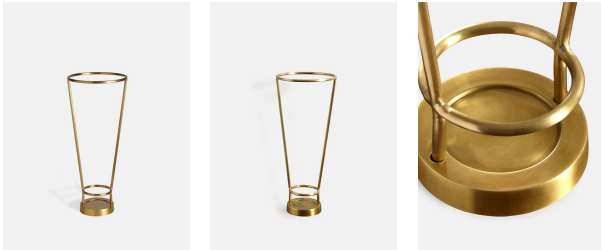

SOHO HOME

Meard Umbrella Stand, Brass

£160 Regular

£136 Membership

Product details

- Brushed finish brass umbrella stand
- Weighty base prevents stand from tipping over when full
- Open-sided design allows umbrellas to dry faster
- Holds up to eight umbrellas
- Used in all our London Houses

Dimensions

Product dimensions: H50 x W21.5 x D21.5cm / H19.7 x W8.5 x D8.5"

Product weight: 2kg / 4.4lbs

Packaged or boxed weight: 2kg / 4.4lbs

Details

Assembly required: No

Care instructions: Wipe with a soft, dry cloth. Do not use abrasives or cleaners as they may damage the finish.

Finish: Brushed Brass

Material: Brass