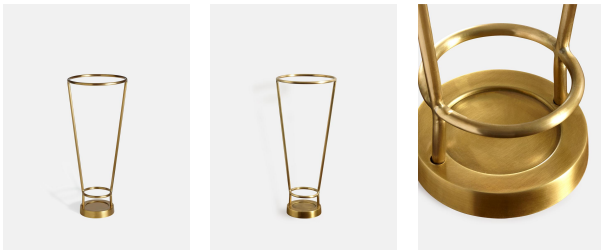

SOHO HOME

Meard Umbrella Stand, Brass

£160 Regular

£136 Membership

Product details

- Brushed finish brass umbrella stand
- Weighty base prevents stand from tipping over when full
- Open-sided design allows umbrellas to dry faster
- Holds up to eight umbrellas
- Used in all our London Houses

Dimensions

Product dimensions: H50 x W21.5 x D21.5cm / H19.7 x W8.5 x D8.5"

Product weight: 2kg / 4.4lbs

Packaged or boxed weight: 2kg / 4.4lbs

Details

Assembly required: No

Care instructions: Wipe with a soft, dry cloth. Do not use abrasives or cleaners as they may damage the finish.

Finish: Brushed Brass

Material: Brass