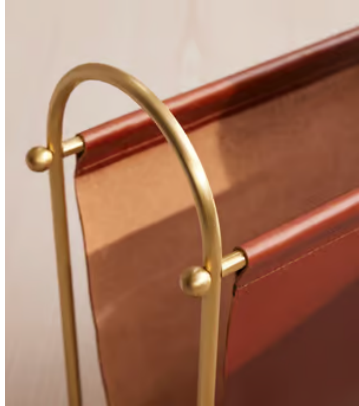

SOHO HOME

Meard Magazine Rack

£180 Regular price

£153 Member price

- Leather magazine rack on brass frame
- Soft, aged chocolate brown leather pouch
- Curved, antique finish brass frame with ball feet
- Made by hand
- Soho House logo impressed on base
- Used in the sitting areas in our hotel rooms
- Inspired by Soho House Chicago

Dimensions

Dimensions: H38.5 x W15.5 x D51.5cm / H15.2 x W6.1 x D20.3"

Weight: 2kg / 4.4lbs

Packaged weight: 2kg / 4.4lbs

Details

Assembly required: No

Material: Metal and Leather

Care instructions: Fragile, handle with care. Wipe with a damp cloth