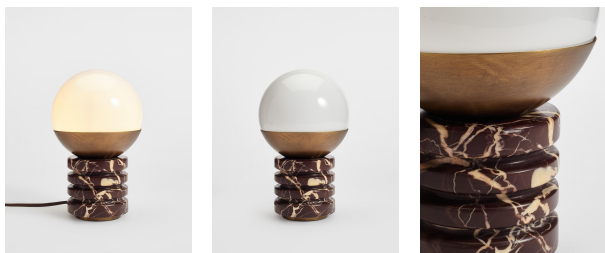

Sylvia Table Lamp, Red

£275 Regular

£234 Membership

Product details

Crafted from Rosso Levanto marble, the Sylvia table lamp has a cylindrical base with ridges, and a white glass orb set in antique brass. The solid marble base has intricate veining in the stone, which makes each piece entirely unique. Place it on a desk or side table to create an ambient glow.

- Rosso Levanto marble base
- Unique veining in the stone
- White glass orb
- Each piece is entirely unique
- Antique brass detail
- Dimmable
- Inspired by White City House

Dimensions

Product dimensions: H24.4 x W15 x D15cm / H9.6 x W5.9 x D5.9"