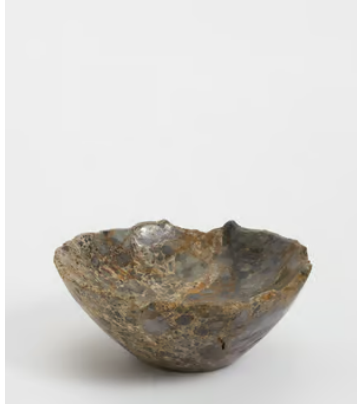

SOHO HOME

Jasper Stone Bowl, Blue, Small

£95 Regular price

£81 Member price

Made using Jasper stone sourced from West Java in Indonesia, this decorative bowl is entirely unique with natural flecks of blue tones to reference the earthy decor at Soho Roc House. Raw edges and hand carvings provide an organic touch, making it a statement accessory for any bookshelf, mantelpiece or side table.

Please note, no two pieces are exactly alike. Colours and sizes may vary

Dimensions

Dimensions: H6.5 x W15 x D15cm / H2.6 x W5.9 x D5.9"

Weight: 2kg / 4.4lbs

Packaged weight: 2kg / 4.4lbs

Details

Material: Jasper Stone