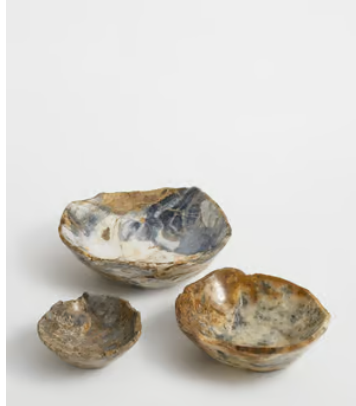

SOHO HOME

Jasper Stone Bowl, Blue, Small

£95 Regular price

£81 Member price

Made using Jasper stone sourced from West Java in Indonesia, this decorative bowl is entirely unique with natural flecks of blue tones to reference the earthy decor at Soho Roc House. Raw edges and hand carvings provide an organic touch, making it a statement accessory for any bookshelf, mantelpiece or side table.

Please note, no two pieces are exactly alike. Colours and sizes may vary

Dimensions

Dimensions: H6.5 x W15 x D15cm / H2.6 x W5.9 x D5.9"

Weight: 2kg / 4.4lbs

Packaged weight: 2kg / 4.4lbs

Details

Material: Jasper Stone

Available in 0 sizes