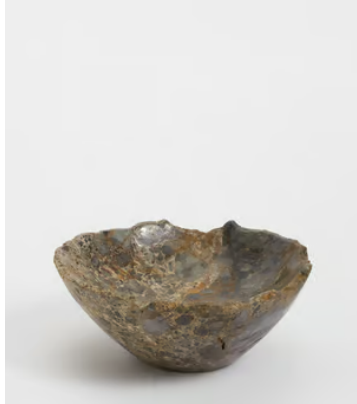

SOHO HOME

Jasper Stone Bowl, Blue, Small

£95 Regular price

£81 Member price

Made using Jasper stone sourced from West Java in Indonesia, this decorative bowl is entirely unique with natural flecks of blue tones to reference the earthy decor at Soho Roc House. Raw edges and hand carvings provide an organic touch, making it a statement accessory for any bookshelf, mantelpiece or side table.

Please note, no two pieces are exactly alike. Colours and sizes may vary

Dimensions

Dimensions: H6.5 x W15 x D15cm / H2.6 x W5.9 x D5.9"

Weight: 2kg / 4.4lbs

Packaged weight: 2kg / 4.4lbs

Details

Material: Jasper Stone