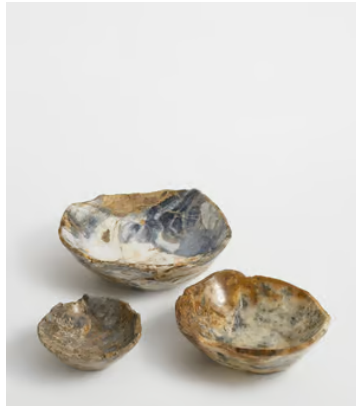

SOHO HOME

Jasper Stone Bowl, Blue, Small

£95 Regular price

£81 Member price

Made using Jasper stone sourced from West Java in Indonesia, this decorative bowl is entirely unique with natural flecks of blue tones to reference the earthy decor at Soho Roc House. Raw edges and hand carvings provide an organic touch, making it a statement accessory for any bookshelf, mantelpiece or side table.

Please note, no two pieces are exactly alike. Colours and sizes may vary

Dimensions

Dimensions: H6.5 x W15 x D15cm / H2.6 x W5.9 x D5.9"

Weight: 2kg / 4.4lbs

Packaged weight: 2kg / 4.4lbs

Details

Material: Jasper Stone

Available in 0 sizes