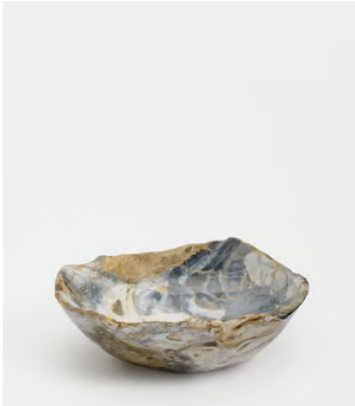

SOHO HOME

Jasper Stone Bowl, Blue, Large

£295 Regular price

£251 Member price

Made using Jasper stone sourced from West Java in Indonesia, this decorative bowl is entirely unique with natural flecks of blue tones to reference the earthy decor at Soho Roc House. Raw edges and hand carvings provide an organic touch, making it a statement accessory for any bookshelf, mantelpiece or side table.

Please note, no two pieces are exactly alike. Colours and sizes may vary

Dimensions

Dimensions: H10 x W30 x D30cm / H3.9 x W11.8 x D11.8"

Weight: 5kg / 11lbs

Packaged dimensions: H30 x W30 x D12cm / H11.8 x W11.8 x D4.7"

Packaged weight: 5kg / 11lbs

Details

Assembly required: No

Bathroom safe: No

Construction: Indoor

Material: Onyx

Watertight: No

Care instructions: Fragile, handle with care. Wipe with a damp cloth

Available in 0 sizes