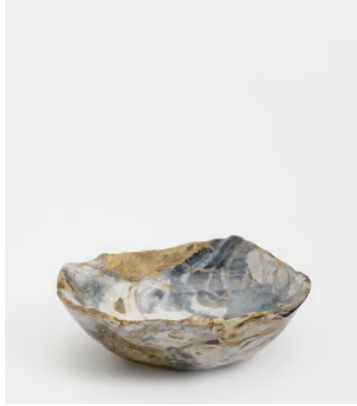

## Jasper Stone Bowl, Blue, Large

£295 Regular price

£251 Member price

Made using Jasper stone sourced from West Java in Indonesia, this decorative bowl is entirely unique with natural flecks of blue tones to reference the earthy decor at Soho Roc House. Raw edges and hand carvings provide an organic touch, making it a statement accessory for any bookshelf, mantelpiece or side table.