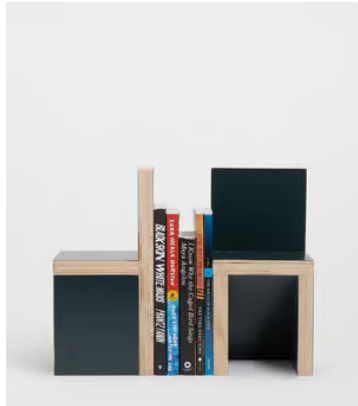

SOHO HOME

Truth Included Bookends, Green Stand

£250 Regular price

£213 Member price

Philanthropic lifestyle brand, Let's Do Better, has joined forces with Brooklyn-based interior design incubator, Lichen, to encourage the necessary reform of how Black History is taught in the American School System. Together, they hope to raise awareness on the inaccurate and incomplete narratives of Black history, and through product, shed light on the true Black experience.

The Truth Included Bookends are inspired by American artist, Donald Judd's Backward Slant Chair and are available in five colours. Each one is handmade in Brooklyn from 100% American maple wood. The set includes a selection of five pivotal Black History books that are excluded from the majority of American School curriculums. These are listed below:

Available in 1 colours

Green

Dimensions

Product dimensions: H25 x W12.7 x D13cm / H9.8 x W5 x D5.1"

Product weight: 2kg / 4.4lbs

Packaged or boxed weight: 2kg / 4.4lbs

Details

Material: 100% American maple wood