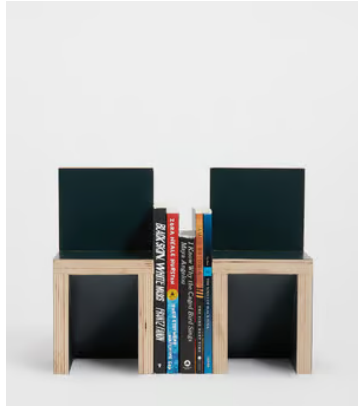

SOHO HOME

Truth Included Bookends, Green Stand

£250 Regular price

£213 Member price

Philanthropic lifestyle brand, Let's Do Better, has joined forces with Brooklyn-based interior design incubator, Lichen, to encourage the necessary reform of how Black History is taught in the American School System. Together, they hope to raise awareness on the inaccurate and incomplete narratives of Black history, and through product, shed light on the true Black experience.

The Truth Included Bookends are inspired by American artist, Donald Judd's Backward Slant Chair and are available in five colours. Each one is handmade in Brooklyn from 100% American maple wood. The set includes a selection of five pivotal Black History books that are excluded from the majority of American School curriculums. These are listed below:

Available in 1 colours

Green

Dimensions

Product dimensions: H25 x W12.7 x D13cm / H9.8 x W5 x D5.1"

Product weight: 2kg / 4.4lbs

Packaged or boxed weight: 2kg / 4.4lbs

Details

Material: 100% American maple wood