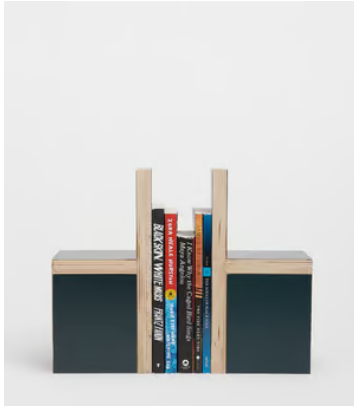

SOHO HOME

Truth Included Bookends, Green Stand

\$275 Regular price

\$234 Member price

Philanthropic lifestyle brand, Let's Do Better, has joined forces with Brooklyn-based interior design incubator, Lichen, to encourage the necessary reform of how Black History is taught in the American School System. Together, they hope to raise awareness on the inaccurate and incomplete narratives of Black history, and through product, shed light on the true Black experience.

The Truth Included Bookends are inspired by American artist, Donald Judd's Backward Slant Chair and are available in five colours. Each one is handmade in Brooklyn from 100% American maple wood. The set includes a selection of five pivotal Black History books that are excluded from the majority of American School curriculums. These are listed below:

Available in 0 colours

Dimensions

Dimensions: H25 x W12.7 x D13cm / H9.8 x W5 x D5.1"

Weight: 2kg / 4.4lbs

Packaged weight: 2kg / 4.4lbs

Details

Material: 100% American maple wood