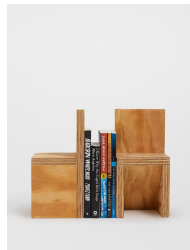

SOHO HOME

Truth Included Bookends, Natural Stand

£250 Regular

£213 Membership

Available in

Yellow

Green

Product details

Dimensions

Product dimensions: H25 x W12.7 x D13cm / H9.8 x W5 x D5.1"

Product weight: 2kg / 4.4lbs

Packaged or boxed weight: 2kg / 4.4lbs

Details

Material: 100% American maple wood