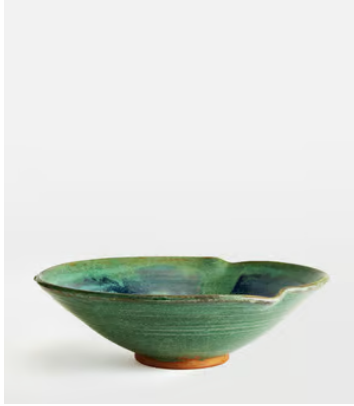

## Lyndale Bowl

~~£280~~ £195 Regular price

~~£238~~ £156 Member price

The Lyndale bowl reflects the colours and textures seen throughout our dynamic House in White City. The interior features fractured glass in the centre that has been created in a kiln for a bold design effect.