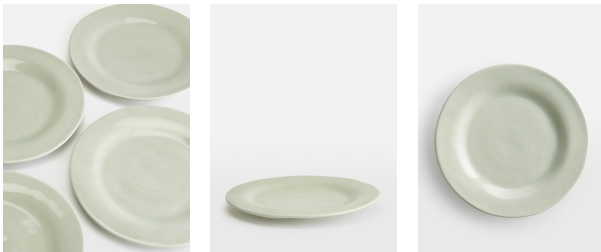

SOHO HOME

Livonia Side Plate, Set Of Four

£50

Regular

£40

Membership

Product details

The Livonia tableware range is handmade in Surrey, Britain, using a reactive ceramic glaze in a soft pistachio tone. Referencing the country dining arrangements in the Main Barn at Soho Farmhouse, the Livonia range is great for relaxed, everyday dining.

Dimensions

Product dimensions: H5 x W23 x D23cm / H2 x W9.1 x D9.1"

Product weight: 1.6kg / 3.5lbs

Packaged or boxed weight: 1.6kg / 3.5lbs

Details

Materials: Handmade Stoneware

Dishwasher Safe: Yes

Microwave Safe: Yes