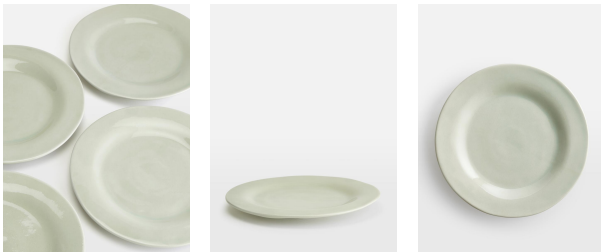

SOHO HOME

Livonia Side Plate, Set Of Four

£50

Regular

£40

Membership

Product details

The Livonia tableware range is handmade in Surrey, Britain, using a reactive ceramic glaze in a soft pistachio tone. Referencing the country dining arrangements in the Main Barn at Soho Farmhouse, the Livonia range is great for relaxed, everyday dining.

Dimensions

Product dimensions: H5 x W23 x D23cm / H2 x W9.1 x D9.1"

Product weight: 1kg / 2.2lbs

Packaged or boxed weight: 3.2kg / 7.1lbs

Details

Materials: Handmade Stoneware

Dishwasher Safe: Yes

Microwave Safe: Yes