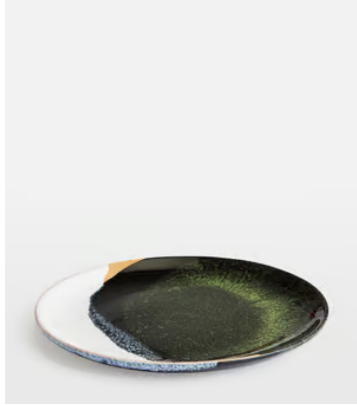

SOHO HOME

Forelle Side Plate, Set of Four

~~£70~~ £35 Regular price

~~£60~~ £28 Member price

Inspired by vintage tableware, the Forelle side plates are crafted from colourful reactive glazes combined to create a rustic effect. Each piece is pressed and decorated in Portugal using a free-hand technique for a truly original finish. Pair with other pieces in the collection to bring the rich colours of Soho House White City into your table setting.