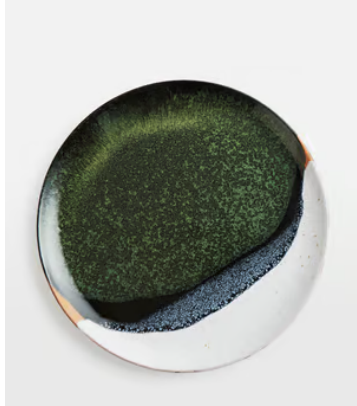

SOHO HOME

Forelle Dinner Plate, Set of Four

~~£90~~ **£45** Regular price

~~£77~~ **£36** Member price

Inspired by vintage tableware, the Forelle dinner plates are crafted from colourful reactive glazes combined to create a rustic effect. Each piece is pressed and decorated in Portugal using a free-hand technique for a truly original finish. Pair with other pieces in the collection to bring the rich colours of Soho House White City into your table setting.