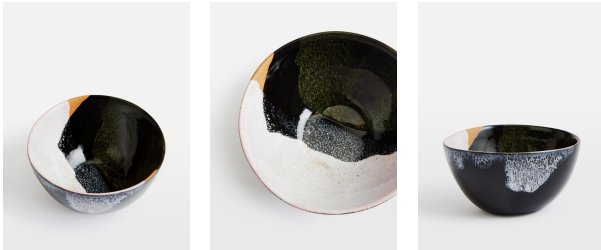

## Forelle Cereal Bowl, Set Of Four

£35

Regular

£28

Membership

### Product details

Inspired by vintage tableware, the Forelle cereal bowls are crafted from colourful reactive glazes combined to create a rustic effect. Each piece is pressed and decorated in Portugal using a free-hand technique for a truly original finish. Pair with other pieces in the collection to bring the rich colours of Soho House White City into your table setting.